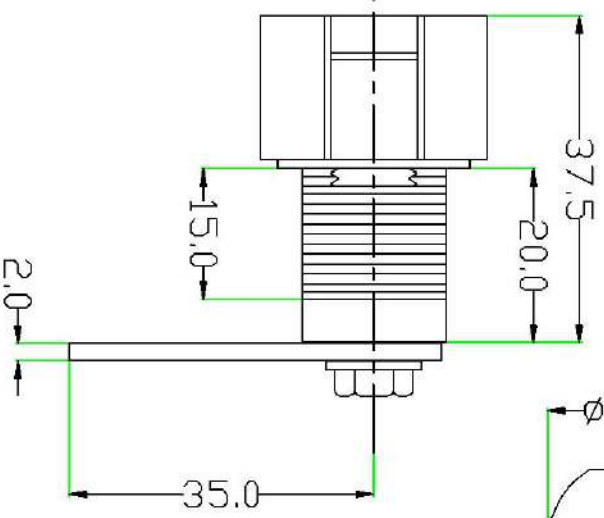

ALL DIMENSIONS IN MM

CUT-OUT

APPLICATION DRAWING FOR MODEL NO.  
KH 27 (CAM LOCK PAD LOCKABLE)