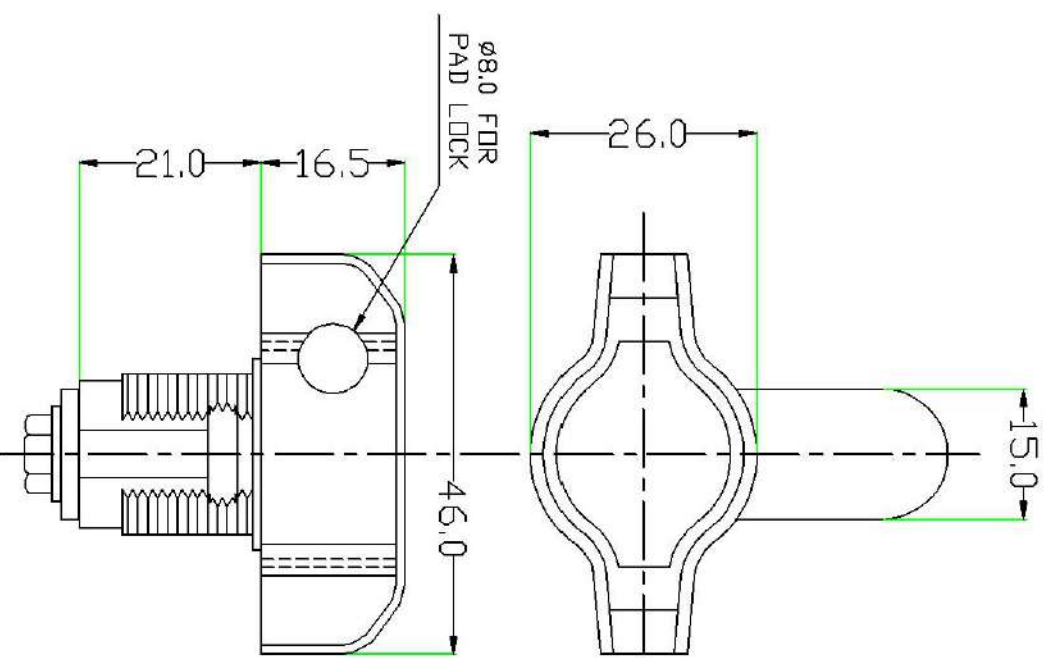

ALL DIMENSIONS IN MM

CUT-OUT

APPLICATION DRAWING FOR MODEL NO.  
KH 27 (CAM LOCK PAD LOCKABLE)