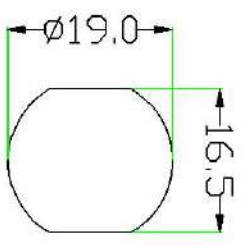

ALL DIMENSIONS IN MM

CUT-OUT

APPLICATION DRAWING FOR MODEL NO.  
KH 27 (CAM LOCK PAD LOCKABLE)