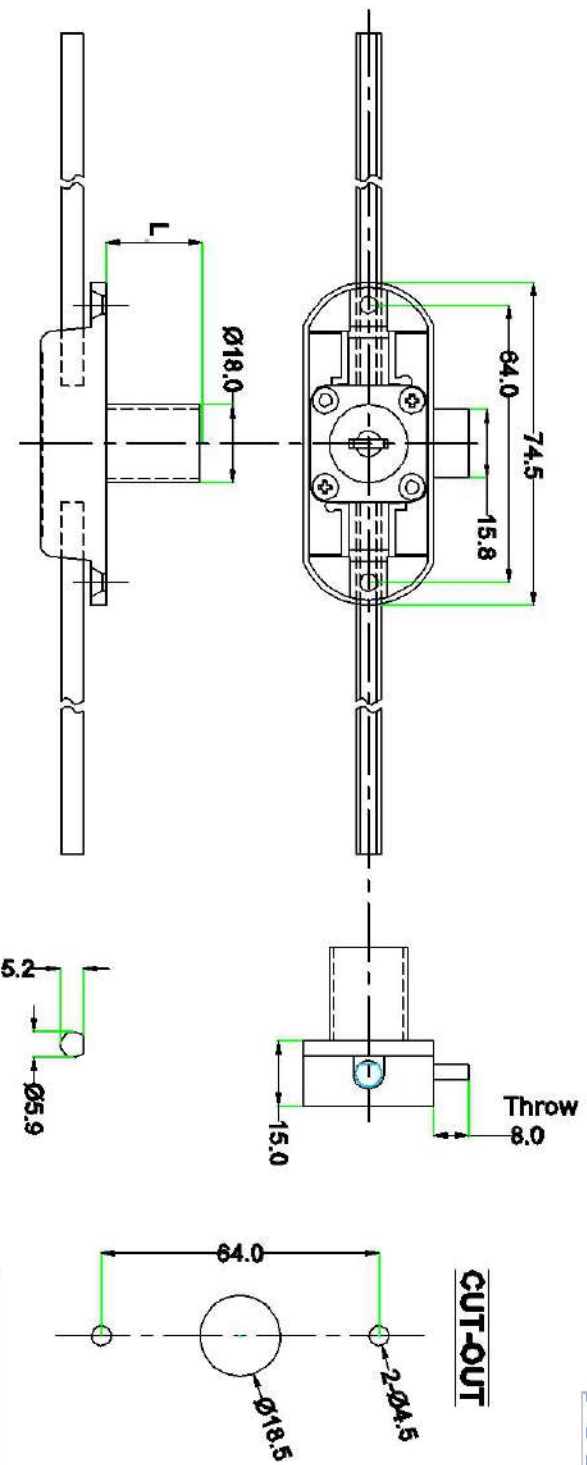

ALL DIMENSIONS IN MM

APPLICATION DRAWING FOR MODEL NO. KH 33.1 / KH 33.2
& KH 33.3 (3POINT CUPBOARD LOCK [WOODEN])

MODEL NO.	L
KH 33.1	22
KH 33.2	26
KH 33.3	32