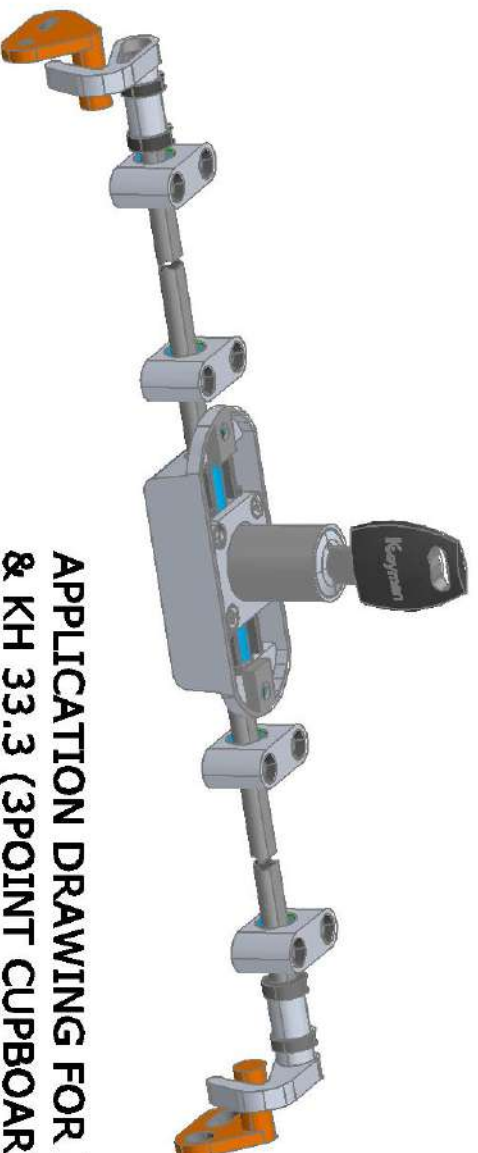

ALL DIMENSIONS IN MM

APPLICATION DRAWING FOR MODEL NO. KH 33.1 / KH 33.2
& KH 33.3 (3POINT CUPBOARD LOCK [WOODEN])

MODEL NO.	L
KH 33.1	22
KH 33.2	26
KH 33.3	32