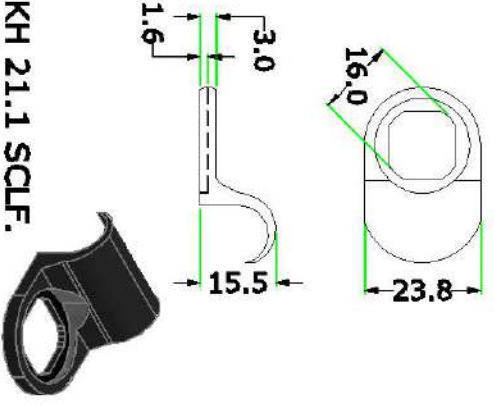

ALL DIMENSIONS IN MM

KAH 02.1 / KAH 02.2 / KAH 02.3
MPRY / MPRC / MPRPC

MULTI PURPOSE
LOCK RING

KAH 06 MDCL.

MULTI
DRAWER CLIP

KEYMAN
ALL RIGHTS RESERVED IN FAVOUR
OF KEYMAN LOCKING SERVICES
YEAR: 2018

KAH 03 MPLS.

MULTI PURPOSE
LOCK STRIP

KH 21.1 SCLF.

SMALL CAM
LOCK FINGER

KEYMAN
ALL RIGHTS RESERVED IN FAVOUR
OF KEYMAN LOCKING SERVICES
YEAR: 2018

KAH 04 MDLP.

MULTI DRAWER
LOCKING PEG.

KH 21.2 CLUF.

CAM LOCK U
FINGER

KEYMAN
ALL RIGHTS RESERVED IN FAVOUR
OF KEYMAN LOCKING SERVICES
YEAR: 2018

KAH 05.1 - KAH 05.6 MDLP
10/12/14/18/20/25

MULTI DRAWER
LOCKING PEG
WITH PIN.

KH 21.3 CLF.

CAM LOCK
FINGER

KEYMAN
ALL RIGHTS RESERVED IN FAVOUR
OF KEYMAN LOCKING SERVICES
YEAR: 2018