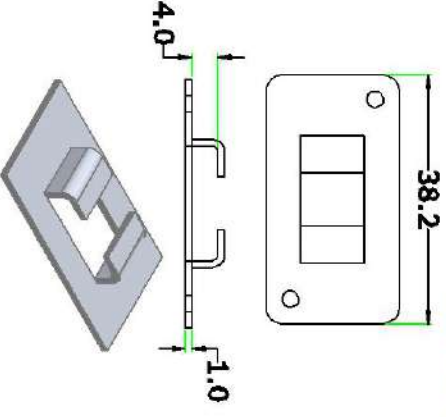

ALL DIMENSIONS IN MM

KAH 02.1 / KAH 02.2 / KAH 02.3
MPRY / MPRC / MPRPC

MULTI PURPOSE
LOCK RING

KAH 06 MDCL.

MULTI
DRAWER CLIP

KEYMAN
ALL RIGHTS RESERVED IN FAVOUR
OF KEYMAN LOCKING SERVICES
YEAR: 2018

KAH 03 MPLS.

MULTI PURPOSE
LOCK STRIP

KH 21.1 SCLF.

SMALL CAM
LOCK FINGER

KEYMAN
ALL RIGHTS RESERVED IN FAVOUR
OF KEYMAN LOCKING SERVICES
YEAR: 2018

KAH 04 MDLP.

MULTI DRAWER
LOCKING PEG.

KH 21.2 CLUF.

CAM LOCK U
FINGER

KEYMAN
ALL RIGHTS RESERVED IN FAVOUR
OF KEYMAN LOCKING SERVICES
YEAR: 2018

KAH 05.1 - KAH 05.6 MDLP
10/12/14/18/20/25

MULTI DRAWER
LOCKING PEG
WITH PIN.

KH 21.3 CLF.

CAM LOCK
FINGER

KEYMAN
ALL RIGHTS RESERVED IN FAVOUR
OF KEYMAN LOCKING SERVICES
YEAR: 2018