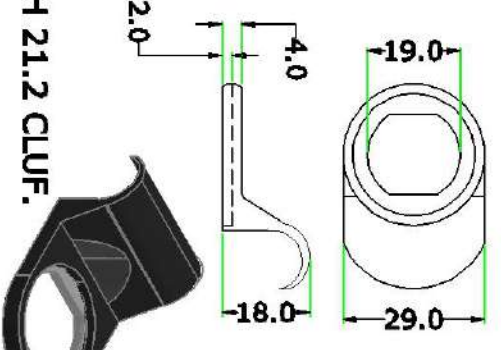

ALL DIMENSIONS IN MM

KAH 02.1 / KAH 02.2 / KAH 02.3
MPRY / MPRC / MPRPC

MULTI PURPOSE
LOCK RING

KAH 06 MDCL.

MULTI
DRAWER CLIP

KEYMAN
ALL RIGHTS RESERVED IN FAVOUR
OF KEYMAN LOCKING SERVICES
YEAR: 2018

KAH 03 MPLS.

MULTI PURPOSE
LOCK STRIP

KH 21.1 SCLF.

SMALL CAM
LOCK FINGER

KEYMAN
ALL RIGHTS RESERVED IN FAVOUR
OF KEYMAN LOCKING SERVICES
YEAR: 2018

KAH 04 MDLP.

MULTI DRAWER
LOCKING PEG.

KH 21.2 CLUF.

CAM LOCK U
FINGER

KEYMAN
ALL RIGHTS RESERVED IN FAVOUR
OF KEYMAN LOCKING SERVICES
YEAR: 2018

KAH 05.1 - KAH 05.6 MDLP
10/12/14/18/20/25

MULTI DRAWER
LOCKING PEG
WITH PIN.

KH 21.3 CLF.

CAM LOCK
FINGER

KEYMAN
ALL RIGHTS RESERVED IN FAVOUR
OF KEYMAN LOCKING SERVICES
YEAR: 2018