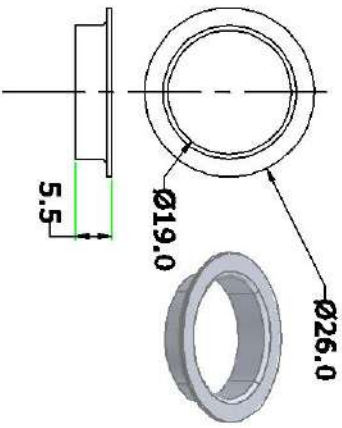

ALL DIMENSIONS IN MM

KAH 02.1 / KAH 02.2 / KAH 02.3
MPRY / MPRC / MPRPC

MULTI PURPOSE
LOCK RING

KAH 06 MDCL.

MULTI
DRAWER CLIP

KEYMAN
ALL RIGHTS RESERVED IN FAVOUR
OF KEYMAN LOCKING SERVICES
YEAR: 2018

KAH 03 MPLS.

MULTI PURPOSE
LOCK STRIP

KH 21.1 SCLF.

SMALL CAM
LOCK FINGER

KEYMAN
ALL RIGHTS RESERVED IN FAVOUR
OF KEYMAN LOCKING SERVICES
YEAR: 2018

KAH 04 MDLP.

MULTI DRAWER
LOCKING PEG.

KH 21.2 CLUF.

CAM LOCK U
FINGER

KEYMAN
ALL RIGHTS RESERVED IN FAVOUR
OF KEYMAN LOCKING SERVICES
YEAR: 2018

KAH 05.1 - KAH 05.6 MDLP
10/12/14/18/20/25

MULTI DRAWER
LOCKING PEG
WITH PIN.

KH 21.3 CLF.

CAM LOCK
FINGER

KEYMAN
ALL RIGHTS RESERVED IN FAVOUR
OF KEYMAN LOCKING SERVICES
YEAR: 2018