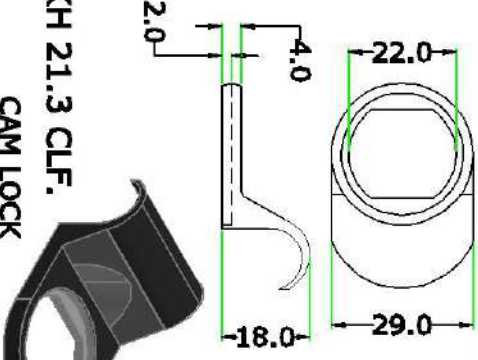

ALL DIMENSIONS IN MM

KAH 02.1 / KAH 02.2 / KAH 02.3
MPRY / MPRC / MPRPC

MULTI PURPOSE
LOCK RING

KAH 06 MDCL.

MULTI
DRAWER CLIP

KEYMAN
ALL RIGHTS RESERVED IN FAVOUR
OF KEYMAN LOCKING SERVICES
YEAR: 2018

KAH 03 MPLS.

MULTI PURPOSE
LOCK STRIP

KH 21.1 SCLF.

SMALL CAM
LOCK FINGER

KEYMAN
ALL RIGHTS RESERVED IN FAVOUR
OF KEYMAN LOCKING SERVICES
YEAR: 2018

KAH 04 MDLP.

MULTI DRAWER
LOCKING PEG.

KH 21.2 CLUF.

CAM LOCK U
FINGER

KEYMAN
ALL RIGHTS RESERVED IN FAVOUR
OF KEYMAN LOCKING SERVICES
YEAR: 2018

KAH 05.1 - KAH 05.6 MDLP
10/12/14/18/20/25

MULTI DRAWER
LOCKING PEG
WITH PIN.

KH 21.3 CLF.

CAM LOCK
FINGER

KEYMAN
ALL RIGHTS RESERVED IN FAVOUR
OF KEYMAN LOCKING SERVICES
YEAR: 2018