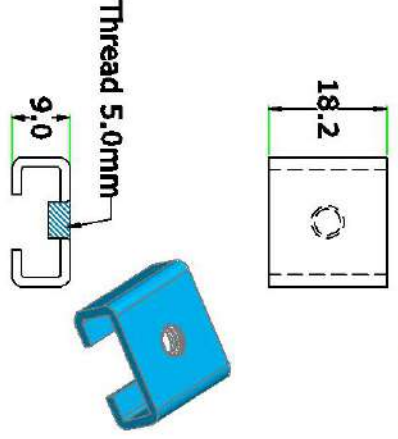

ALL DIMENSIONS IN MM

KAH 02.1 / KAH 02.2 / KAH 02.3
MPRY / MPRC / MPRPC

MULTI PURPOSE
LOCK RING

KAH 06 MDCL.

MULTI
DRAWER CLIP

KEYMAN
ALL RIGHTS RESERVED IN FAVOUR
OF KEYMAN LOCKING SERVICES
YEAR: 2018

KAH 03 MPLS.

MULTI PURPOSE
LOCK STRIP

KH 21.1 SCLF.

SMALL CAM
LOCK FINGER

KEYMAN
ALL RIGHTS RESERVED IN FAVOUR
OF KEYMAN LOCKING SERVICES
YEAR: 2018

KAH 04 MDLP.

MULTI DRAWER
LOCKING PEG.

KH 21.2 CLUF.

CAM LOCK U
FINGER