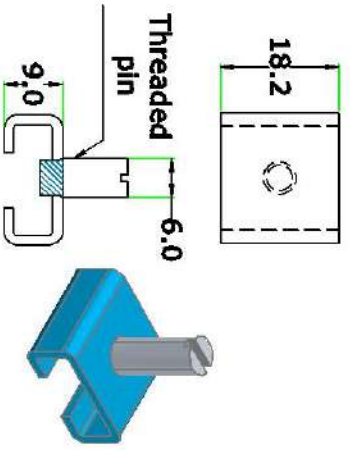

ALL DIMENSIONS IN MM

KAH 02.1 / KAH 02.2 / KAH 02.3
MPRY / MPRC / MPRPC

MULTI PURPOSE
LOCK RING

KAH 06 MDCL.

MULTI
DRAWER CLIP

KEYMAN
ALL RIGHTS RESERVED IN FAVOUR
OF KEYMAN LOCKING SERVICES
YEAR: 2018

KAH 03 MPLS.

MULTI PURPOSE
LOCK STRIP

KH 21.1 SCLF.

SMALL CAM
LOCK FINGER

KEYMAN
ALL RIGHTS RESERVED IN FAVOUR
OF KEYMAN LOCKING SERVICES
YEAR: 2018

KAH 04 MDLP.

MULTI DRAWER
LOCKING PEG.

KH 21.2 CLUF.

CAM LOCK U
FINGER

KEYMAN
ALL RIGHTS RESERVED IN FAVOUR
OF KEYMAN LOCKING SERVICES
YEAR: 2018

KAH 05.1 - KAH 05.6 MDLP
10/12/14/18/20/25

MULTI DRAWER
LOCKING PEG
WITH PIN.

KH 21.3 CLF.

CAM LOCK
FINGER

KEYMAN
ALL RIGHTS RESERVED IN FAVOUR
OF KEYMAN LOCKING SERVICES
YEAR: 2018