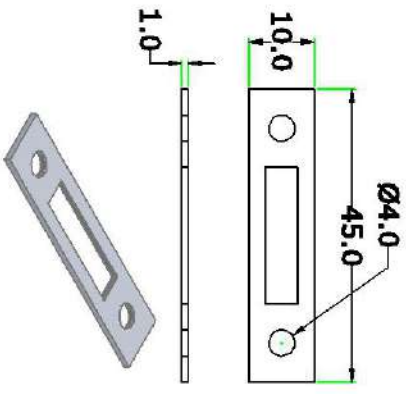

ALL DIMENSIONS IN MM

KAH 02.1 / KAH 02.2 / KAH 02.3
MPRY / MPRC / MPRPC

MULTI PURPOSE
LOCK RING

KAH 06 MDCL.

MULTI
DRAWER CLIP

KEYMAN
ALL RIGHTS RESERVED IN FAVOUR
OF KEYMAN LOCKING SERVICES
YEAR: 2018

KAH 03 MPLS.

MULTI PURPOSE
LOCK STRIP

KH 21.1 SCLF.

SMALL CAM
LOCK FINGER

KEYMAN
ALL RIGHTS RESERVED IN FAVOUR
OF KEYMAN LOCKING SERVICES
YEAR: 2018

KAH 04 MDLP.

MULTI DRAWER
LOCKING PEG.

KH 21.2 CLUF.

CAM LOCK U
FINGER

KEYMAN
ALL RIGHTS RESERVED IN FAVOUR
OF KEYMAN LOCKING SERVICES
YEAR: 2018

KAH 05.1 - KAH 05.6 MDLP
10/12/14/18/20/25

MULTI DRAWER
LOCKING PEG
WITH PIN.

KH 21.3 CLF.

CAM LOCK
FINGER

KEYMAN
ALL RIGHTS RESERVED IN FAVOUR
OF KEYMAN LOCKING SERVICES
YEAR: 2018