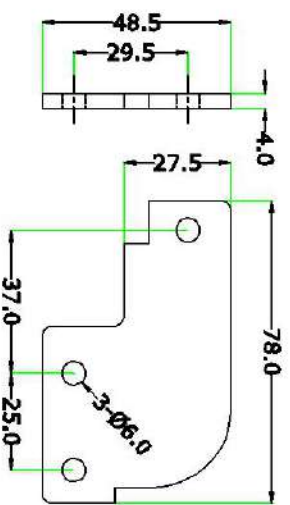

ALL DIMENSIONS IN MM

KP 36.1 78P
(FLAT HINGE PLAIN)

ALL RIGHTS RESERVED IN FAVOUR
OF KEYMAN LOCKING DEVICES
KEYMAN YEAR : 2018

KP 36.2 78PP
(FLAT HINGE WITH PIN)

ALL RIGHTS RESERVED IN FAVOUR
OF KEYMAN LOCKING DEVICES
KEYMAN YEAR : 2018

KP 36.3 PS
(FLAT HINGE WITH
SHAFT & WITHOUT PIN)

ALL RIGHTS RESERVED IN FAVOUR
OF KEYMAN LOCKING DEVICES
KEYMAN YEAR : 2018

KP 36.4 PPS
(FLAT HINGE WITH
SHAFT & PIN)
PC - 34

ALL RIGHTS RESERVED IN FAVOUR
OF KEYMAN LOCKING DEVICES
KEYMAN YEAR : 2018