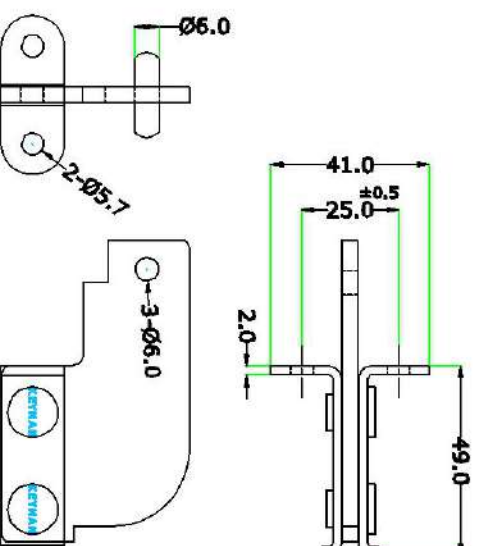

ALL DIMENSIONS IN MM

KP 36.1 78P
(FLAT HINGE PLAIN)

ALL RIGHTS RESERVED IN FAVOUR
OF KEYMAN LOCKING DEVICES
KEYMAN YEAR : 2018

KP 36.2 78PP
(FLAT HINGE WITH PIN)

ALL RIGHTS RESERVED IN FAVOUR
OF KEYMAN LOCKING DEVICES
KEYMAN YEAR : 2018

KP 36.3 PS
(FLAT HINGE WITH
SHAFT & WITHOUT PIN)

ALL RIGHTS RESERVED IN FAVOUR
OF KEYMAN LOCKING DEVICES
KEYMAN YEAR : 2018

KP 36.4 PPS
(FLAT HINGE WITH
SHAFT & PIN)
PC - 34

ALL RIGHTS RESERVED IN FAVOUR
OF KEYMAN LOCKING DEVICES
KEYMAN YEAR : 2018