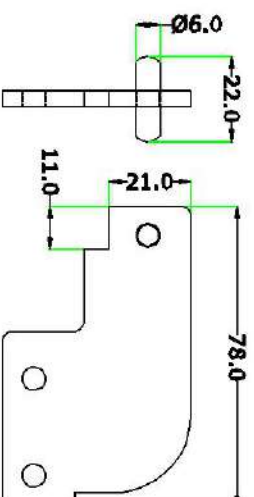

ALL DIMENSIONS IN MM

KP 36.1 78P
(FLAT HINGE PLAIN)

ALL RIGHTS RESERVED IN FAVOUR
OF KEYMAN LOCKING DEVICES
KEYMAN YEAR : 2018

KP 36.2 78PP
(FLAT HINGE WITH PIN)

ALL RIGHTS RESERVED IN FAVOUR
OF KEYMAN LOCKING DEVICES
KEYMAN YEAR : 2018

KP 36.3 PS
(FLAT HINGE WITH
SHAFT & WITHOUT PIN)

ALL RIGHTS RESERVED IN FAVOUR
OF KEYMAN LOCKING DEVICES
KEYMAN YEAR : 2018

KP 36.4 PPS
(FLAT HINGE WITH
SHAFT & PIN)
PC - 34

ALL RIGHTS RESERVED IN FAVOUR
OF KEYMAN LOCKING DEVICES
KEYMAN YEAR : 2018