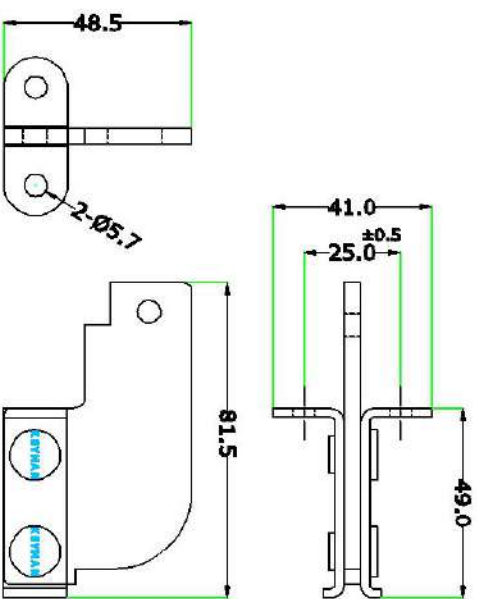

ALL DIMENSIONS IN MM

KP 36.1 78P
(FLAT HINGE PLAIN)

ALL RIGHTS RESERVED IN FAVOUR
OF KEYMAN LOCKING DEVICES
KEYMAN YEAR : 2018

KP 36.2 78PP
(FLAT HINGE WITH PIN)

ALL RIGHTS RESERVED IN FAVOUR
OF KEYMAN LOCKING DEVICES
KEYMAN YEAR : 2018

KP 36.3 PS
(FLAT HINGE WITH
SHAFT & WITHOUT PIN)

ALL RIGHTS RESERVED IN FAVOUR
OF KEYMAN LOCKING DEVICES
KEYMAN YEAR : 2018

KP 36.4 PPS
(FLAT HINGE WITH
SHAFT & PIN)
PC - 34

ALL RIGHTS RESERVED IN FAVOUR
OF KEYMAN LOCKING DEVICES
KEYMAN YEAR : 2018