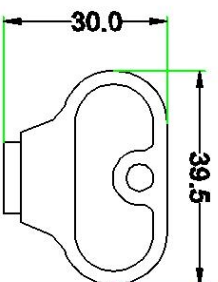

ALL DIMENSIONS IN MM

KP 24.1
Bit type

KP 24.2
Screw driver

KP 24.3
Triangle

KP 24.4
6MM SQ.

KP 24.5
8MM SQ.

**APPLICATION DRAWING FOR MODEL
NO. KP 24.1 - 24.5 (NYLON PANEL KEY)**