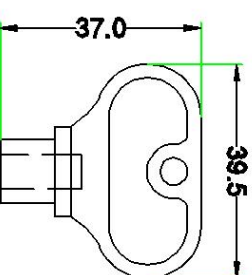

ALL DIMENSIONS IN MM

KP 24.1
Bit type

KP 24.2
Screw driver

KP 24.3
Triangle

KP 24.4
6MM SQ.

KP 24.5
8MM SQ.

**APPLICATION DRAWING FOR MODEL
NO. KP 24.1 - 24.5 (NYLON PANEL KEY)**