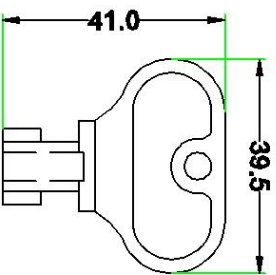

ALL DIMENSIONS IN MM

KP 24.1
Bit type

KP 24.2
Screw driver

KP 24.3
Triangle

KP 24.4
6MM SQ.

KP 24.5
8MM SQ.

**APPLICATION DRAWING FOR MODEL
NO. KP 24.1 - 24.5 (NYLON PANEL KEY)**