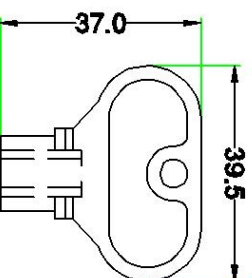

ALL DIMENSIONS IN MM

KP 24.1
Bit type

KP 24.2
Screw driver

KP 24.3
Triangle

KP 24.4
6MM SQ.

KP 24.5
8MM SQ.

**APPLICATION DRAWING FOR MODEL
NO. KP 24.1 - 24.5 (NYLON PANEL KEY)**