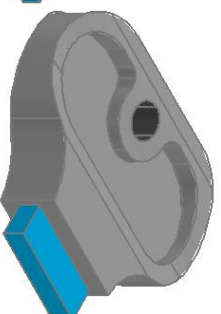

ALL DIMENSIONS IN MM

KP 24.1
Bit type

KP 24.2
Screw driver

KP 24.3
Triangle

KP 24.4
6MM SQ.

KP 24.5
8MM SQ.

**APPLICATION DRAWING FOR MODEL
NO. KP 24.1 - 24.5 (NYLON PANEL KEY)**