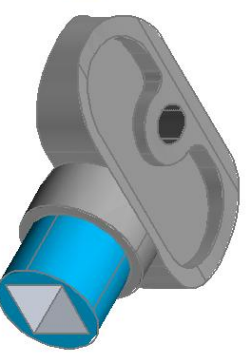

ALL DIMENSIONS IN MM

KP 24.1
Bit type

KP 24.2
Screw driver

KP 24.3
Triangle

KP 24.4
6MM SQ.

KP 24.5
8MM SQ.

**APPLICATION DRAWING FOR MODEL
NO. KP 24.1 - 24.5 (NYLON PANEL KEY)**