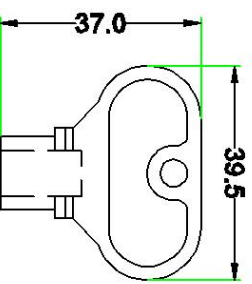

ALL DIMENSIONS IN MM

KP 24.1
Bit type

KP 24.2
Screw driver

KP 24.3
Triangle

KP 24.4
6MM SQ.

KP 24.5
8MM SQ.

**APPLICATION DRAWING FOR MODEL
NO. KP 24.1 - 24.5 (NYLON PANEL KEY)**