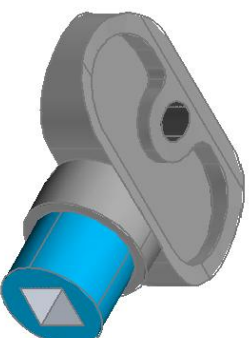

ALL DIMENSIONS IN MM

KP 24.1
Bit type

KP 24.2
Screw driver

KP 24.3
Triangle

KP 24.4
6MM SQ.

KP 24.5
8MM SQ.

**APPLICATION DRAWING FOR MODEL
NO. KP 24.1 - 24.5 (NYLON PANEL KEY)**