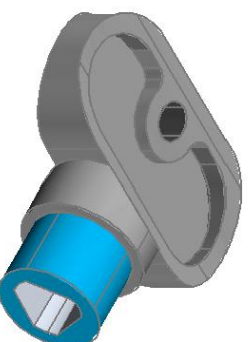

ALL DIMENSIONS IN MM

KP 24.1
Bit type

KP 24.2
Screw driver

KP 24.3
Triangle

KP 24.4
6MM SQ.

KP 24.5
8MM SQ.

**APPLICATION DRAWING FOR MODEL
NO. KP 24.1 - 24.5 (NYLON PANEL KEY)**