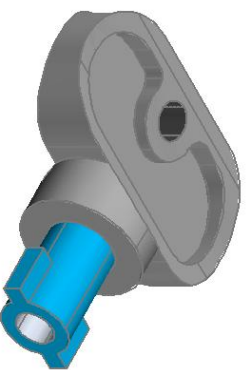

ALL DIMENSIONS IN MM

KP 24.1
Bit type

KP 24.2
Screw driver

KP 24.3
Triangle

KP 24.4
6MM SQ.

KP 24.5
8MM SQ.

**APPLICATION DRAWING FOR MODEL
NO. KP 24.1 - 24.5 (NYLON PANEL KEY)**